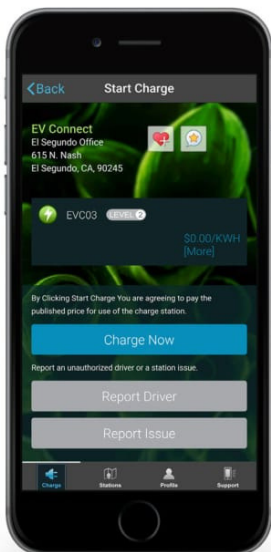

## USING THE EV CONNECT MOBILE APP

Download the free EV Connect 2 app on your smart phone.

1

Login or register to create an account.

2

Scan the QR Code or type in the Port ID, located on the station.

3

Plug in your vehicle then Press Charge Now.

4

Give the station a few moments to connect.

5

Once charging, your screen will display the details of your session.

6