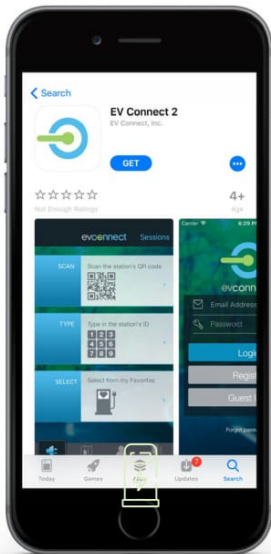

## USING THE EV CONNECT MOBILE APP

Download the free EV Connect 2 app on your smart phone.

1

Login or register to create an account.

2

Scan the QR Code or type in the Port ID, located on the station.

3

Plug in your vehicle then Press Charge Now.