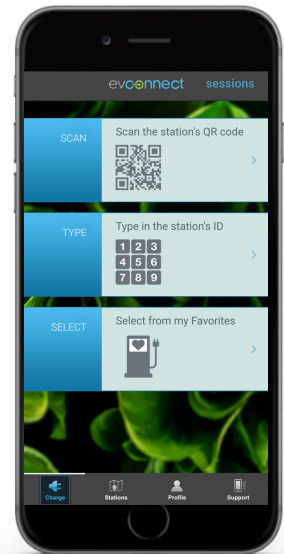

## USING THE EV CONNECT MOBILE APP

Download the free EV Connect 2 app on your smart phone.

1

Login or register to create an account.

2

Scan the QR Code or type in the Port ID, located on the station.

3

Plug in your vehicle then Press Charge Now.

4

Give the station a few moments to connect.

5

Once charging, your screen will display the details of your session.

6