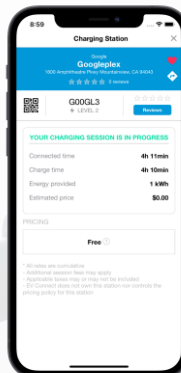

How It Works

Download the free EV Connect App.

Login or register to create an account.

Select "Charge" and scan the QR code

Choose a connector.

Plug in your vehicle and select "Begin Charge"

Once complete, rate your experience.