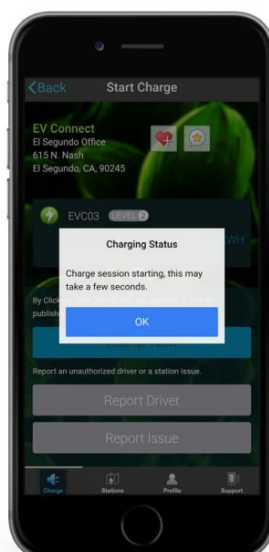

## USING THE EV CONNECT MOBILE APP

Download the free EV Connect 2 app on your smart phone.

1

Login or register to create an account.

2

Scan the QR Code or type in the Port ID, located on the station.

3

Plug in your vehicle then Press Charge Now.

4

Give the station a few moments to connect.

5

Once charging, your screen will display the details of your session.

6