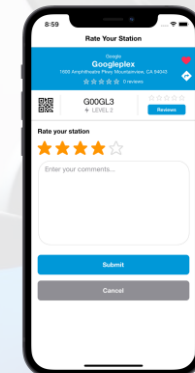

How It Works

Download the free EV Connect App.

Login or register to create an account.

Select "Charge" and scan the QR code

Choose a connector.

Plug in your vehicle and select "Begin Charge"

Once complete, rate your experience.