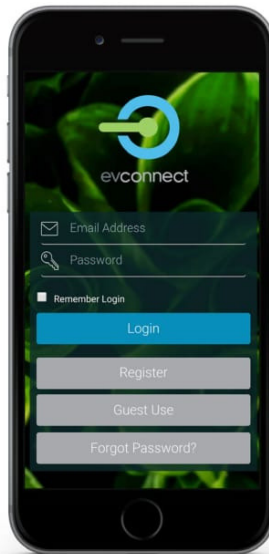

## USING THE EV CONNECT MOBILE APP

Download the free EV Connect 2 app on your smart phone.

1

Login or register to create an account.

2

Scan the QR Code or type in the Port ID, located on the station.

3

Plug in your vehicle then Press Charge Now.

4

Give the station a few moments to connect.

5

Once charging, your screen will display the details of your session.

6